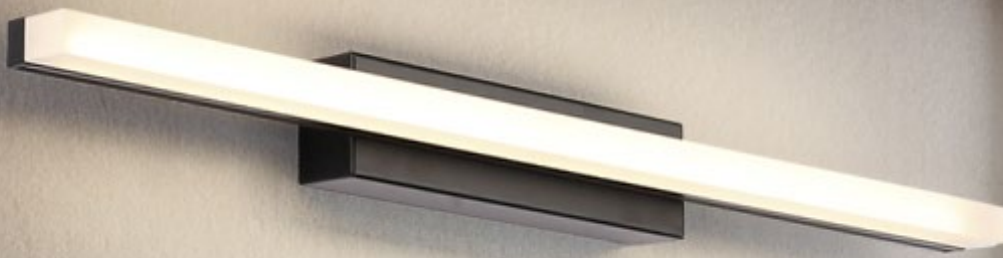

LED Mirror Light

Features

- Modern and linear design LED bathroom mirror light gives your bathroom a new design
- Soft White LED lights offering a warmer feel, uniform luminescence, NO dazzling, NO glare
- Easy to install

Applications

- Bathroom/Indoor wall light

Technical Specifications

Part No.	Wattage (W)	Luminous (lm)	PF	CRI	Voltage	Dimensions (mm)	CCT (K)	Beam Angle	IP	material
DS-ML-12W	12	780	0.5	80	100-240V	550*95*120	3000/4000/6500	120°	20	Stainless Steel&Acrylic