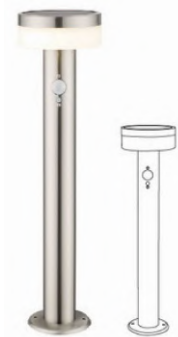

**LED GARDEN LIGHT
2W**

Product code 1954PSH0.5
Battery 3.7V 1.2Ah
Beam Angle 110°
Dimension 125x125x500 mm

IP Rating IP44
Sensor 8M±2M
Body Color Silvery
Material Stainless Steel+PC

White Light 6000K
Neutral White 4200K
Warm White 3000K