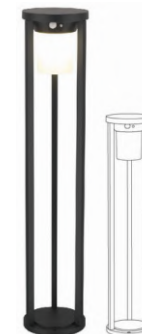

**LED GARDEN LIGHT
4.4W**

Product code 1978PSH0.8
Battery 3.7V 2.2Ah
Beam Angle 100°
Dimension 160x160x800 mm

White Light 6000K
Neutral White 4200K
Warm White 3000K