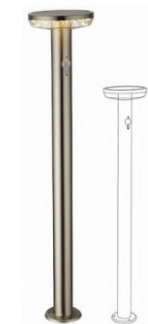

LED GARDEN LIGHT
4.4W

Product code 1960PSH0.8
Battery 3.7V 2.2Ah
Beam Angle 110°
Dimension 160x160x800 mm

IP Rating IP44
Sensor 10M±2M
Body Color Silvery
Material Stainless Steel+PC

White Light 6000K
Neutral White 4200K
Warm White 3000K