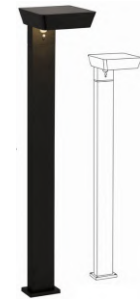

LED GARDEN LIGHT
4.4W

Product code 1974PSH0.5
Battery 3.7V 2.2Ah
Beam Angle 110°
Dimension 192x150x500 mm

IP Rating IP44
Sensor 10M±2M
Body Color Black
Material Aluminum+PC

White Light 6000K
Neutral White 4200K
Warm White 3000K