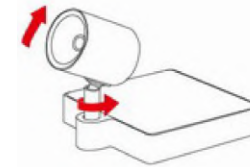

LED GARDEN LIGHT
4.4W

Product code 1966
Battery 3.7V 2.2Ah
Beam Angle 100°
Dimension 190x125x80 mm

IP Rating IP44
Sensor 8M±2M
Body Color Black
Material Aluminum+PC
White Light 6000K
Neutral White 4200K
Warm White 3000K

LED GARDEN LIGHT
1W

Product code 1975
Battery 3.7V 2.2Ah
Flux 110Lm
Dimension 208x80x200 mm

IP Rating IP54
Beam Angle 110°
Body Color Black
Material Aluminum+PC

White Light 6000K
Neutral White 4200K
Warm White 3000K

LED GARDEN LIGHT
4.4W

Product code 1966PSH0.5
Battery 3.7V 2.2Ah
Beam Angle 100°
Dimension 188x134x500 mm

IP Rating IP44
Sensor 8M±2M
Body Color Black
Material Aluminum+PC
White Light 6000K
Neutral White 4200K
Warm White 3000K

LED GARDEN LIGHT
1W

Product code 1977
Battery 3.7V 2.2Ah
Flux 110Lm
Dimension 208x80x200 mm

IP Rating IP54
Beam Angle 110°
Body Color Black
Material Aluminum+PC

White Light 6000K
Neutral White 4200K
Warm White 3000K

LED GARDEN LIGHT
4.4W

Product code 1966PSH0.8
Battery 3.7V 2.2Ah
Beam Angle 100°
Dimension 188x134x800 mm

IP Rating IP44
Sensor 8M±2M
Body Color Black
Material Aluminum+PC
White Light 6000K
Neutral White 4200K
Warm White 3000K

LED GARDEN LIGHT
1W

Product code 1976
Battery 3.7V 2.2Ah
Flux 110Lm
Dimension 200x63x200 mm

IP Rating IP54
Beam Angle 110°
Body Color Black
Material Aluminum+PC

White Light 6000K
Neutral White 4200K
Warm White 3000K