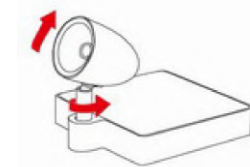

LED GARDEN LIGHT
4.4W

Product code 1966
Battery 3.7V 2.2Ah
Beam Angle 100°
Dimension 190x125x80 mm

IP Rating IP44
Sensor 8M±2M
Body Color Black
Material Aluminum+PC
White Light 6000K
Neutral White 4200K
Warm White 3000K

LED GARDEN LIGHT
1W

Product code 1975
Battery 3.7V 2.2Ah
Flux 110Lm
Dimension 208x80x200 mm

IP Rating IP54
Beam Angle 110°
Body Color Black
Material Aluminum+PC

White Light 6000K
Neutral White 4200K
Warm White 3000K

LED GARDEN LIGHT
4.4W

Product code 1966PSH0.5
Battery 3.7V 2.2Ah
Beam Angle 100°
Dimension 188x134x500 mm

IP Rating IP44
Sensor 8M±2M
Body Color Black
Material Aluminum+PC
White Light 6000K
Neutral White 4200K
Warm White 3000K

LED GARDEN LIGHT
1W

Product code 1977
Battery 3.7V 2.2Ah
Flux 110Lm
Dimension 208x80x200 mm

IP Rating IP54
Beam Angle 110°
Body Color Black
Material Aluminum+PC

White Light 6000K
Neutral White 4200K
Warm White 3000K

LED GARDEN LIGHT
4.4W

Product code 1966PSH0.8
Battery 3.7V 2.2Ah
Beam Angle 100°
Dimension 188x134x800 mm

IP Rating IP44
Sensor 8M±2M
Body Color Black
Material Aluminum+PC
White Light 6000K
Neutral White 4200K
Warm White 3000K

LED GARDEN LIGHT
1W

Product code 1976
Battery 3.7V 2.2Ah
Flux 110Lm
Dimension 200x63x200 mm

IP Rating IP54
Beam Angle 110°
Body Color Black
Material Aluminum+PC

White Light 6000K
Neutral White 4200K
Warm White 3000K