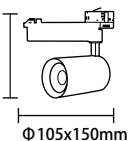

**LED COB Track Light
35W**

Watts 35W
Input Voltage AC : 200-240V
Flux 100-110lm/W
Beam Angle 24° /36°

White Light 5000K
Neutral White 4500K
Warm White 3000K

CRI Ra>90
PF 0.9
Dimension Φ 105x150mm
Body Color Matte white/black