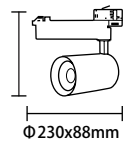

**LED COB Track Light
20W**

Watts 20W
Input Voltage AC : 200-240V
Flux 100-110lm/W
Beam Angle 24°

White Light 5000K
Neutral White 4500K
Warm White 3000K

CRI Ra>90
PF 0.9
Dimension Φ 230x88mm
Body Color Matte white/black