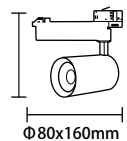

**LED COB Track Light
30W**

Watts 30W
Input Voltage AC : 200-240V
Flux 100-110lm/W
Beam Angle 24°

White Light 5000K
Neutral White 4500K
Warm White 3000K

CRI Ra>90
PF 0.9
Dimension Φ 80x160mm
Body Color Matte white/black