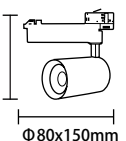

**LED COB Track Light
30W**

Watts 30W
Input Voltage AC : 200-240V
Flux 100-110lm/W
Beam Angle 15° /24° /36°

White Light 5000K
Neutral White 4500K
Warm White 3000K

CRI Ra>90
PF 0.6
Dimension Φ 80x150mm
Body Color Matte white/black