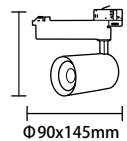

**LED COB Track Light
30W**

Watts 30W
Input Voltage AC : 200-240V
Flux 100-110lm/W
Beam Angle 15° /24° /36°

White Light 5000K
Neutral White 4500K
Warm White 3000K

CRI Ra>90
PF 0.6
Dimension Φ 90x145mm
Body Color Matte white/black