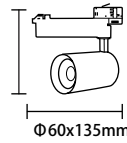

**LED COB Track Light
15W**

Watts 15W
Input Voltage AC : 200-240V
Flux 100-110lm/W
Beam Angle 24°

White Light 5000K
Neutral White 4500K
Warm White 3000K

CRI Ra>90
PF 0.6
Dimension Φ 60x135mm
Body Color Matte white/black