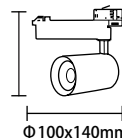

CRI Ra>90
PF 0.9
Dimension Φ 100x140mm
Body Color Matte white/black

**LED COB Track Light
25W**

Watts 25W
Input Voltage AC : 200-240V
Flux 100-110lm/W
Beam Angle 24°

White Light 5000K
Neutral White 4500K
Warm White 3000K