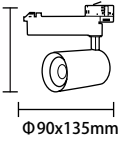

**LED COB Track Light
20W**

Watts 20W
Input Voltage AC : 200-240V
Flux 100-110lm/W
Beam Angle 24° /36°

White Light 5000K
Neutral White 4500K
Warm White 3000K

CRI Ra>90
PF 0.9
Dimension Φ 90x135mm
Body Color Matte white/black