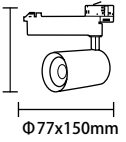

**LED COB Track Light
30W**

Watts 30W
Input Voltage AC : 200-240V
Flux 100-110lm/W
Beam Angle 15° /24° /36°

White Light 5000K
Neutral White 4500K
Warm White 3000K

CRI Ra>90
PF 0.9
Dimension Φ 77x150mm
Body Color Matte white/black