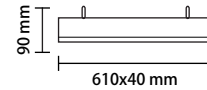

NEW

LED Wall washer for Tracks
30W For 3 Phase 4 Line Tracks

Product code LN30-A3
Watts 50W
Input Voltage AC : 200-240V
Flux 2700lm
Beam Angle 24°
CRI Ra>80
IP Rating IP20
Dimension 610x40x90 mm
Body Color BLACK
Dimmable NO

White Light 5000K
Neutral White 4500K
Warm White 3000K

5 Years Warranty

NEW

LED Wall washer for Tracks
40W For 3 Phase 4 Line Tracks

Product code LN40-A4
Watts 50W
Input Voltage AC : 200-240V
Flux 3600lm
Beam Angle 24°
CRI Ra>80
IP Rating IP20
Dimension 905x40x90 mm
Body Color BLACK
Dimmable NO

White Light 5000K
Neutral White 4500K
Warm White 3000K

5 Years Warranty

LED COB Track Light
25W For 3 Phase 4 Line Tracks

Product code FL25-A1
Watts 25W
Input Voltage AC : 220-240V
Flux 2750lm
Beam Angle 24°
CRI Ra>80
IP Rating IP20
Dimension ø80x145x160mm
Body Color WHITE

White Light 5000K
Neutral White 4500K
Warm White 3000K

LED COB Track Light
25W For 3 Phase 4 Line Tracks

Product code FL25-A1
Watts 25W
Input Voltage AC : 220-240V
Flux 2750lm
Beam Angle 24°
CRI Ra>80
IP Rating IP20
Dimension ø80x145x160mm
Body Color BLACK

White Light 5000K
Neutral White 4500K
Warm White 3000K

LED COB Track Light
35W For 3 Phase 4 Line Tracks

Product code WL35-A1
Watts 35W
Input Voltage AC : 220-240V
Flux 3850lm
Beam Angle 24°
CRI Ra>80
IP Rating IP20
Dimension ø90x160x160mm
Body Color WHITE

SKU:5324 White Light 5000K 3800156653245
SKU: 5325 Neutral White 4500K 3800156653252
SKU: 5326 Warm White 3000K 3800156653269

LED COB Track Light
35W For 3 Phase 4 Line Tracks

Product code WL35-A1
Watts 35W
Input Voltage AC : 220-240V
Flux 3850lm
Beam Angle 24°
CRI Ra>80
IP Rating IP20
Dimension ø90x160x160mm
Body Color BLACK

White Light 5000K
Neutral White 4500K
Warm White 3000K