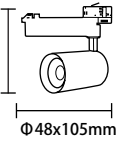

CRI Ra>90
PF 0.6
Dimension Φ 48x105mm
Body Color Matte white/black

**LED COB Track Light
20W Focusing**

Watts 20W
Input Voltage AC : 200-240V
Flux 100-110lm/W
Beam Angle 24°

White Light 5000K
Neutral White 4500K
Warm White 3000K