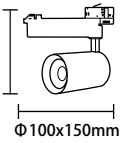

**LED COB Track Light
30W**

Watts 30W
Input Voltage AC : 200-240V
Flux 100-110lm/W
Beam Angle 15° /24° /36°

White Light 5000K
Neutral White 4500K
Warm White 3000K

CRI Ra>90
PF 0.9
Dimension Φ 100x150mm
Body Color Matte white/black