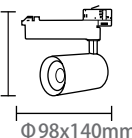

CRI Ra>90
PF 0.6
Dimension Φ 98x140mm
Body Color Matte white/black