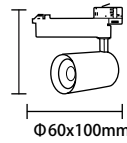

**LED COB Track Light
7W**

Watts 7W
Input Voltage AC : 200-240V
Flux 100-110lm/W
Beam Angle 15° /24° /36°

White Light 5000K
Neutral White 4500K
Warm White 3000K

CRI Ra>90
PF 0.6
Dimension Φ 60x100mm
Body Color Matte white/black