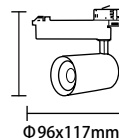

CRI Ra>90
PF 0.6
Dimension Φ 96x117mm
Body Color Matte white/black

**LED COB Track Light
30W**

Watts 30W
Input Voltage AC : 200-240V
Flux 100-110lm/W
Beam Angle 15° /24° /36°

White Light 5000K
Neutral White 4500K
Warm White 3000K