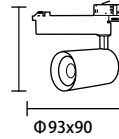

CRI Ra>90
PF 0.6
Dimension Φ 93x90mm
Body Color Matte white/black

**LED COB Track Light
10W**

Watts 10W
Input Voltage AC : 200-240V
Flux 100-110lm/W
Beam Angle 15° /24° /36°

White Light 5000K
Neutral White 4500K
Warm White 3000K