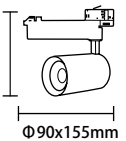

**LED COB Track Light
35W**

Watts 35W
Input Voltage AC : 200-240V
Flux 100-110lm/W
Beam Angle 15° /24° /36°

White Light 5000K
Neutral White 4500K
Warm White 3000K

CRI Ra>90
PF 0.6
Dimension Φ 90x155mm
Body Color Matte white/black