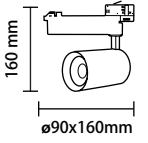

NEW

LED Wall washer for Tracks
30W For 3 Phase 4 Line Tracks

Product code LN30-A3
Watts 50W
Input Voltage AC : 200-240V
Flux 2700lm
Beam Angle 24°
CRI Ra>80
IP Rating IP20
Dimension 610x40x90 mm
Body Color BLACK
Dimmable NO

White Light 5000K
Neutral White 4500K
Warm White 3000K

5 Years Warranty

NEW

LED Wall washer for Tracks
40W For 3 Phase 4 Line Tracks

Product code LN40-A4
Watts 50W
Input Voltage AC : 200-240V
Flux 3600lm
Beam Angle 24°
CRI Ra>80
IP Rating IP20
Dimension 905x40x90 mm
Body Color BLACK
Dimmable NO

White Light 5000K
Neutral White 4500K
Warm White 3000K

5 Years Warranty

LED COB Track Light
25W For 3 Phase 4 Line Tracks

Product code FL25-A1
Watts 25W
Input Voltage AC : 220-240V
Flux 2750lm
Beam Angle 24°
CRI Ra>80
IP Rating IP20
Dimension ø80x145x160mm
Body Color WHITE

White Light 5000K
Neutral White 4500K
Warm White 3000K

LED COB Track Light
25W For 3 Phase 4 Line Tracks

Product code FL25-A1
Watts 25W
Input Voltage AC : 220-240V
Flux 2750lm
Beam Angle 24°
CRI Ra>80
IP Rating IP20
Dimension ø80x145x160mm
Body Color BLACK

White Light 5000K
Neutral White 4500K
Warm White 3000K

LED COB Track Light
35W For 3 Phase 4 Line Tracks

Product code WL35-A1
Watts 35W
Input Voltage AC : 220-240V
Flux 3850lm
Beam Angle 24°
CRI Ra>80
IP Rating IP20
Dimension ø90x160x160mm
Body Color WHITE

SKU:5324 White Light 5000K 3800156653245
SKU: 5325 Neutral White 4500K 3800156653252
SKU: 5326 Warm White 3000K 3800156653269

LED COB Track Light
35W For 3 Phase 4 Line Tracks

Product code WL35-A1
Watts 35W
Input Voltage AC : 220-240V
Flux 3850lm
Beam Angle 24°
CRI Ra>80
IP Rating IP20
Dimension ø90x160x160mm
Body Color BLACK

White Light 5000K
Neutral White 4500K
Warm White 3000K