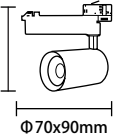

CRI Ra>90
PF 0.6
Dimension Φ 70x90mm
Body Color Matte white/black

**LED COB Track Light
20W**

Watts 20W
Input Voltage AC : 200-240V
Flux 100-110lm/W
Beam Angle 15° /24° /36°

White Light 5000K
Neutral White 4500K
Warm White 3000K