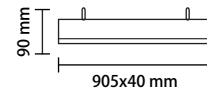

NEW

LED Wall washer for Tracks
30W For 3 Phase 4 Line Tracks

Product code LN30-A3
Watts 50W
Input Voltage AC : 200-240V
Flux 2700lm
Beam Angle 24°
CRI Ra>80
IP Rating IP20
Dimension 610x40x90 mm
Body Color BLACK
Dimmable NO

White Light 5000K
Neutral White 4500K
Warm White 3000K

5 Years Warranty

NEW

LED Wall washer for Tracks
40W For 3 Phase 4 Line Tracks

Product code LN40-A4
Watts 50W
Input Voltage AC : 200-240V
Flux 3600lm
Beam Angle 24°
CRI Ra>80
IP Rating IP20
Dimension 905x40x90 mm
Body Color BLACK
Dimmable NO

White Light 5000K
Neutral White 4500K
Warm White 3000K

5 Years Warranty

LED COB Track Light
25W For 3 Phase 4 Line Tracks

Product code FL25-A1
Watts 25W
Input Voltage AC : 220-240V
Flux 2750lm
Beam Angle 24°
CRI Ra>80
IP Rating IP20
Dimension ø80x145x160mm
Body Color WHITE

White Light 5000K
Neutral White 4500K
Warm White 3000K

LED COB Track Light
25W For 3 Phase 4 Line Tracks

Product code FL25-A1
Watts 25W
Input Voltage AC : 220-240V
Flux 2750lm
Beam Angle 24°
CRI Ra>80
IP Rating IP20
Dimension ø80x145x160mm
Body Color BLACK

White Light 5000K
Neutral White 4500K
Warm White 3000K

LED COB Track Light
35W For 3 Phase 4 Line Tracks

Product code WL35-A1
Watts 35W
Input Voltage AC : 220-240V
Flux 3850lm
Beam Angle 24°
CRI Ra>80
IP Rating IP20
Dimension ø90x160x160mm
Body Color WHITE

SKU:5324 White Light 5000K 3800156653245
SKU: 5325 Neutral White 4500K 3800156653252
SKU: 5326 Warm White 3000K 3800156653269

LED COB Track Light
35W For 3 Phase 4 Line Tracks

Product code WL35-A1
Watts 35W
Input Voltage AC : 220-240V
Flux 3850lm
Beam Angle 24°
CRI Ra>80
IP Rating IP20
Dimension ø90x160x160mm
Body Color BLACK

White Light 5000K
Neutral White 4500K
Warm White 3000K