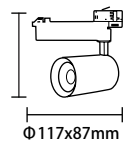

**LED COB Track Light
10W**

Watts 10W
Input Voltage AC : 200-240V
Flux 100-110lm/W
Beam Angle 24°

White Light 5000K
Neutral White 4500K
Warm White 3000K

CRI Ra>90
PF 0.9
Dimension Φ 117x87mm
Body Color Matte white/black