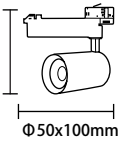

**LED COB Track Light
10W**

Watts 10W
Input Voltage AC : 200-240V
Flux 100-110lm/W
Beam Angle 24°

White Light 5000K
Neutral White 4500K
Warm White 3000K

CRI Ra>90
PF 0.6
Dimension Φ 50x100mm
Body Color Matte white/black