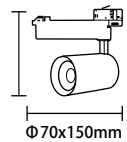

**LED COB Track Light
20W**

Watts 20W
Input Voltage AC : 200-240V
Flux 100-110lm/W
Beam Angle 24°

White Light 5000K
Neutral White 4500K
Warm White 3000K

CRI Ra>90
PF 0.9
Dimension Φ 70x150mm
Body Color Matte white/black