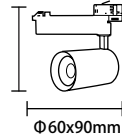

CRI Ra>90
PF 0.6
Dimension Φ 60x90mm
Body Color Matte white/black

**LED COB Track Light
12W**

Watts 12W
Input Voltage AC : 200-240V
Flux 100-110lm/W
Beam Angle 24°

White Light 5000K
Neutral White 4500K
Warm White 3000K