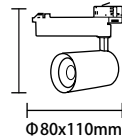

CRI Ra>90
PF 0.9
Dimension Φ 80x110mm
Body Color Matte white/black

**LED COB Track Light
18W**

Watts 18W
Input Voltage AC : 200-240V
Flux 100-110lm/W
Beam Angle 24°

White Light 5000K
Neutral White 4500K
Warm White 3000K