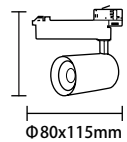

**LED COB Track Light
10W**

Watts 10W
Input Voltage AC : 200-240V
Flux 100-110lm/W
Beam Angle 15° /24° /36°

White Light 5000K
Neutral White 4500K
Warm White 3000K

CRI Ra>90
PF 0.6
Dimension Φ 80x171mm
Body Color Matte white/black