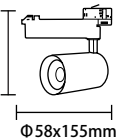

CRI Ra>90
PF 0.9
Dimension Φ 58x155mm
Body Color Matte white/black

**LED COB Track Light
30W Focusing**

Watts 30W
Input Voltage AC : 200-240V
Flux 100-110lm/W
Beam Angle 24°

White Light 5000K
Neutral White 4500K
Warm White 3000K