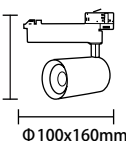

**LED COB Track Light
30W**

Watts 30W
Input Voltage AC : 200-240V
Flux 100-110lm/W
Beam Angle 15° /24° /36°

White Light 5000K
Neutral White 4500K
Warm White 3000K

CRI Ra>90
PF 0.9
Dimension Φ 100x160mm
Body Color Matte white/black