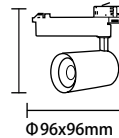

CRI Ra>90
PF 0.6
Dimension Φ 96x96mm
Body Color Matte white/black

**LED COB Track Light
20W**

Watts 20W
Input Voltage AC : 200-240V
Flux 100-110lm/W
Beam Angle 15° /24° /36°

White Light 5000K
Neutral White 4500K
Warm White 3000K