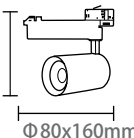

CRI Ra>90
PF 0.9
Dimension Φ 80x160mm
Body Color Matte white/black