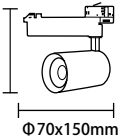

CRI Ra>90
PF 0.9
Dimension Φ 70x150mm
Body Color Matte white/black

**LED COB Track Light
30W**

Watts 30W
Input Voltage AC : 200-240V
Flux 100-110lm/W
Beam Angle 24°

White Light 5000K
Neutral White 4500K
Warm White 3000K