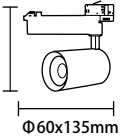

CRI Ra>90
PF 0.9
Dimension Φ 60x135mm
Body Color Matte white/black

**LED COB Track Light
20W**

Watts 20W
Input Voltage AC : 200-240V
Flux 100-110lm/W
Beam Angle 24°

White Light 5000K
Neutral White 4500K
Warm White 3000K