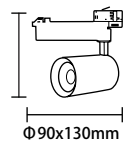

**LED COB Track Light
20W**

Watts 20W
Input Voltage AC : 200-240V
Flux 100-110lm/W
Beam Angle 15° /24° /36°

White Light 5000K
Neutral White 4500K
Warm White 3000K

CRI Ra>90
PF 0.6
Dimension Φ 90x130mm
Body Color Matte white/black