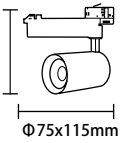

**LED COB Track Light
15W**

Watts 15W
Input Voltage AC : 200-240V
Flux 100-110lm/W
Beam Angle 24° /36°

White Light 5000K
Neutral White 4500K
Warm White 3000K

CRI Ra>90
PF 0.6
Dimension Φ 75x115mm
Body Color Matte white/black