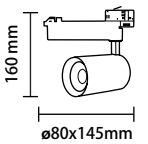

NEW

LED Wall washer for Tracks
30W For 3 Phase 4 Line Tracks

Product code LN30-A3
Watts 50W
Input Voltage AC : 200-240V
Flux 2700lm
Beam Angle 24°
CRI Ra>80
IP Rating IP20
Dimension 610x40x90 mm
Body Color BLACK
Dimmable NO

White Light 5000K
Neutral White 4500K
Warm White 3000K

5 Years Warranty

NEW

LED Wall washer for Tracks
40W For 3 Phase 4 Line Tracks

Product code LN40-A4
Watts 50W
Input Voltage AC : 200-240V
Flux 3600lm
Beam Angle 24°
CRI Ra>80
IP Rating IP20
Dimension 905x40x90 mm
Body Color BLACK
Dimmable NO

White Light 5000K
Neutral White 4500K
Warm White 3000K

5 Years Warranty

LED COB Track Light
25W For 3 Phase 4 Line Tracks

Product code FL25-A1
Watts 25W
Input Voltage AC : 220-240V
Flux 2750lm
Beam Angle 24°
CRI Ra>80
IP Rating IP20
Dimension ø80x145x160mm
Body Color WHITE

White Light 5000K
Neutral White 4500K
Warm White 3000K

LED COB Track Light
25W For 3 Phase 4 Line Tracks

Product code FL25-A1
Watts 25W
Input Voltage AC : 220-240V
Flux 2750lm
Beam Angle 24°
CRI Ra>80
IP Rating IP20
Dimension ø80x145x160mm
Body Color BLACK

White Light 5000K
Neutral White 4500K
Warm White 3000K

LED COB Track Light
35W For 3 Phase 4 Line Tracks

Product code WL35-A1
Watts 35W
Input Voltage AC : 220-240V
Flux 3850lm
Beam Angle 24°
CRI Ra>80
IP Rating IP20
Dimension ø90x160x160mm
Body Color WHITE

SKU:5324 White Light 5000K 3800156653245
SKU: 5325 Neutral White 4500K 3800156653252
SKU: 5326 Warm White 3000K 3800156653269

LED COB Track Light
35W For 3 Phase 4 Line Tracks

Product code WL35-A1
Watts 35W
Input Voltage AC : 220-240V
Flux 3850lm
Beam Angle 24°
CRI Ra>80
IP Rating IP20
Dimension ø90x160x160mm
Body Color BLACK

White Light 5000K
Neutral White 4500K
Warm White 3000K