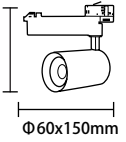

**LED COB Track Light
20W**

Watts 20W
Input Voltage AC : 200-240V
Flux 100-110lm/W
Beam Angle 15° /24° /36°

White Light 5000K
Neutral White 4500K
Warm White 3000K

CRI Ra>90
PF 0.6
Dimension Φ 60x150mm
Body Color Matte white/black