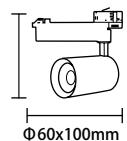

**LED COB Track Light
10W**

Watts 10W
Input Voltage AC : 200-240V
Flux 100-110lm/W
Beam Angle 24° /36°

White Light 5000K
Neutral White 4500K
Warm White 3000K

CRI Ra>90
PF 0.6
Dimension Φ 60x100mm
Body Color Matte white/black