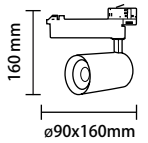

NEW

LED Wall washer for Tracks
30W For 3 Phase 4 Line Tracks

Product code LN30-A3
Watts 50W
Input Voltage AC : 200-240V
Flux 2700lm
Beam Angle 24°
CRI Ra>80
IP Rating IP20
Dimension 610x40x90 mm
Body Color BLACK
Dimmable NO

White Light 5000K
Neutral White 4500K
Warm White 3000K

5 Years Warranty

NEW

LED Wall washer for Tracks
40W For 3 Phase 4 Line Tracks

Product code LN40-A4
Watts 50W
Input Voltage AC : 200-240V
Flux 3600lm
Beam Angle 24°
CRI Ra>80
IP Rating IP20
Dimension 905x40x90 mm
Body Color BLACK
Dimmable NO

White Light 5000K
Neutral White 4500K
Warm White 3000K

5 Years Warranty

LED COB Track Light
25W For 3 Phase 4 Line Tracks

Product code FL25-A1
Watts 25W
Input Voltage AC : 220-240V
Flux 2750lm
Beam Angle 24°
CRI Ra>80
IP Rating IP20
Dimension ø80x145x160mm
Body Color WHITE

White Light 5000K
Neutral White 4500K
Warm White 3000K

LED COB Track Light
25W For 3 Phase 4 Line Tracks

Product code FL25-A1
Watts 25W
Input Voltage AC : 220-240V
Flux 2750lm
Beam Angle 24°
CRI Ra>80
IP Rating IP20
Dimension ø80x145x160mm
Body Color BLACK

White Light 5000K
Neutral White 4500K
Warm White 3000K

LED COB Track Light
35W For 3 Phase 4 Line Tracks

Product code WL35-A1
Watts 35W
Input Voltage AC : 220-240V
Flux 3850lm
Beam Angle 24°
CRI Ra>80
IP Rating IP20
Dimension ø90x160x160mm
Body Color WHITE

SKU:5324 White Light 5000K 3800156653245
SKU: 5325 Neutral White 4500K 3800156653252
SKU: 5326 Warm White 3000K 3800156653269

LED COB Track Light
35W For 3 Phase 4 Line Tracks

Product code WL35-A1
Watts 35W
Input Voltage AC : 220-240V
Flux 3850lm
Beam Angle 24°
CRI Ra>80
IP Rating IP20
Dimension ø90x160x160mm
Body Color BLACK

White Light 5000K
Neutral White 4500K
Warm White 3000K