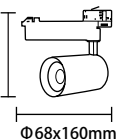

CRI Ra>90
PF 0.9
Dimension Φ 68x160mm
Body Color Matte white/black