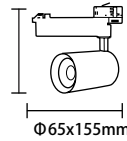

CRI Ra>90
PF 0.6
Dimension Φ 65x155mm
Body Color Matte white/black

**LED COB Track Light
10W Focusing**

Watts 10W
Input Voltage AC : 200-240V
Flux 100-110lm/W
Beam Angle 24°

White Light 5000K
Neutral White 4500K
Warm White 3000K