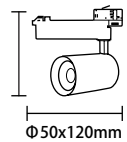

**LED COB Track Light
10W**

Watts 10W
Input Voltage AC : 200-240V
Flux 100-110lm/W
Beam Angle 15° /24° /36°

White Light 5000K
Neutral White 4500K
Warm White 3000K

CRI Ra>90
PF 0.6
Dimension Φ 50x120mm
Body Color Matte white/black