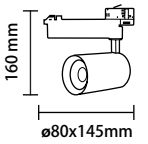

NEW

LED Wall washer for Tracks
30W For 3 Phase 4 Line Tracks

Product code LN30-A3
Watts 50W
Input Voltage AC : 200-240V
Flux 2700lm
Beam Angle 24°
CRI Ra>80
IP Rating IP20
Dimension 610x40x90 mm
Body Color BLACK
Dimmable NO

White Light 5000K
Neutral White 4500K
Warm White 3000K

5 Years Warranty

NEW

LED Wall washer for Tracks
40W For 3 Phase 4 Line Tracks

Product code LN40-A4
Watts 50W
Input Voltage AC : 200-240V
Flux 3600lm
Beam Angle 24°
CRI Ra>80
IP Rating IP20
Dimension 905x40x90 mm
Body Color BLACK
Dimmable NO

White Light 5000K
Neutral White 4500K
Warm White 3000K

5 Years Warranty

LED COB Track Light
25W For 3 Phase 4 Line Tracks

Product code FL25-A1
Watts 25W
Input Voltage AC : 220-240V
Flux 2750lm
Beam Angle 24°
CRI Ra>80
IP Rating IP20
Dimension ø80x145x160mm
Body Color WHITE

White Light 5000K
Neutral White 4500K
Warm White 3000K

LED COB Track Light
25W For 3 Phase 4 Line Tracks

Product code FL25-A1
Watts 25W
Input Voltage AC : 220-240V
Flux 2750lm
Beam Angle 24°
CRI Ra>80
IP Rating IP20
Dimension ø80x145x160mm
Body Color BLACK

White Light 5000K
Neutral White 4500K
Warm White 3000K

LED COB Track Light
35W For 3 Phase 4 Line Tracks

Product code WL35-A1
Watts 35W
Input Voltage AC : 220-240V
Flux 3850lm
Beam Angle 24°
CRI Ra>80
IP Rating IP20
Dimension ø90x160x160mm
Body Color WHITE

SKU:5324 White Light 5000K 3800156653245
SKU: 5325 Neutral White 4500K 3800156653252
SKU: 5326 Warm White 3000K 3800156653269

LED COB Track Light
35W For 3 Phase 4 Line Tracks

Product code WL35-A1
Watts 35W
Input Voltage AC : 220-240V
Flux 3850lm
Beam Angle 24°
CRI Ra>80
IP Rating IP20
Dimension ø90x160x160mm
Body Color BLACK

White Light 5000K
Neutral White 4500K
Warm White 3000K