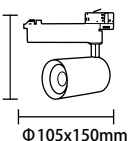

**LED COB Track Light
30W**

Watts 30W
Input Voltage AC : 200-240V
Flux 100-110lm/W
Beam Angle 24° /36°

White Light 5000K
Neutral White 4500K
Warm White 3000K

CRI Ra>90
PF 0.9
Dimension Φ 105x150mm
Body Color Matte white/black