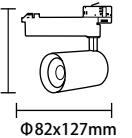

CRI Ra>90
PF 0.6
Dimension Φ 82x127mm
Body Color Matte white/black

**LED COB Track Light
30W**

Watts 30W
Input Voltage AC : 200-240V
Flux 100-110lm/W
Beam Angle 15° /24° /36°

White Light 5000K
Neutral White 4500K
Warm White 3000K