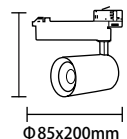

CRI Ra>90
PF 0.9
Dimension Φ 85x200mm
Body Color Matte white/black

**LED COB Track Light
25W Focusing**

Watts 25W
Input Voltage AC : 200-240V
Flux 100-110lm/W
Beam Angle 24°

White Light 5000K
Neutral White 4500K
Warm White 3000K