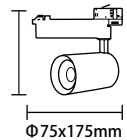

CRI Ra>90
PF 0.9
Dimension Φ 75x175mm
Body Color Matte white/black

**LED COB Track Light
20W Focusing**

Watts 20W
Input Voltage AC : 200-240V
Flux 100-110lm/W
Beam Angle 24°

White Light 5000K
Neutral White 4500K
Warm White 3000K