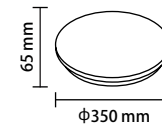

White Light 6000K
Neutral White 4500K
Warm White 3000K