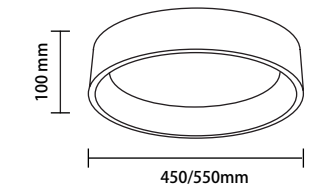

LED CEILING LIGHT WHITE
30/40/80W

White Light 6500K
Neutral White 4000K
Warm White 3000K

Product code 12160013
Watts 30/40/80W
Voltage AC : 220-240V
Beam Angle 120°
Dimension Ø450/550x100mm
Ø780x115mm

Lumens 1650/2200/4000lm
CRI Ra>80
PF PF>0.9
Material Iron+Aluminum+PMMA
Body Color Black/Cyan