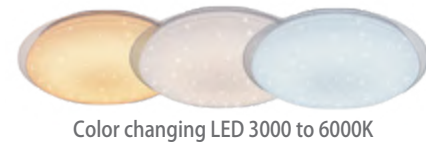

- Chips
- 120°
- Dimmable
- IP20

Product code	DL36-A4	Remote	No
Watts	36W	CRI	Ra>80
Input Voltage	AC : 185-265V	IP Rating	IP20
Flux	2500lm	Dimension	φ460x70 mm
Beam Angle	120°	Body Color	Matt White
Shape	Round	Dimmable	Yes

- Chips
- 120°
- Dimmable
- IP20

Product code	DL36-A5	Remote	Yes
Watts	36W	CRI	Ra>80
Input Voltage	AC : 185-265V	IP Rating	IP20
Flux	2500lm	Dimension	430x430x70 mm
Beam Angle	120°	Body Color	Matt White
Shape	Square	Dimmable	Yes

- Chips
- 120°
- Dimmable
- IP20

Product code	DL60-A4	Remote	No
Watts	60W	CRI	Ra>80
Input Voltage	AC : 185-265V	IP Rating	IP20
Flux	3600lm	Dimension	φ560x70 mm
Beam Angle	120°	Body Color	Matt White
Shape	Round	Dimmable	Yes

- Chips
- 120°
- Dimmable
- IP20

Product code	DL60-A5	Remote	Yes
Watts	60W	CRI	Ra>80
Input Voltage	AC : 185-265V	IP Rating	IP20
Flux	3600lm	Dimension	530x530x70 mm
Beam Angle	120°	Body Color	Matt White
Shape	Square	Dimmable	Yes