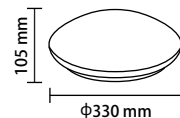

RGB+CW
White Light 6000K
Neutral White 4500K
Warm White 3000K