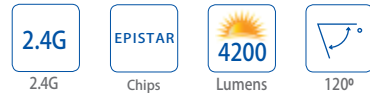

LED CEILING LIGHT SQUARE
40/60W

White Light 6500K
Neutral White 4000K
Warm White 3000K

Product code 12100005
Watts 40/60W
Voltage AC : 220-240V
Beam Angle 120°
Dimension Ø400/500x58mm

Lumens 2800/4200lm
CRI Ra>80
PF PF>0.9
Material Iron+PMMA
Body Color Gold