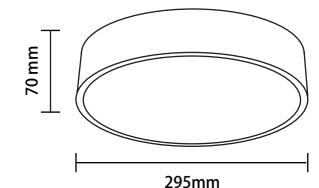

LED Ceiling Light 145W
Light White - Round

Warm White ■ 3000K

Product code	DL145-A1	CRI	Ra>80
Watts	145W	IP Rating	IP20
Input Voltage	AC : 175-240V	Dimension	φ1000x100 mm
Flux	9425lm	Body Color	Light White
Beam Angle	120°	Dimmable	NO
Shape	Round