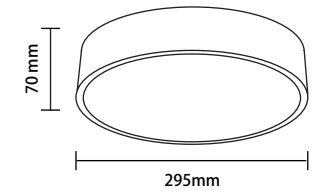

LED Ceiling Light 26W
Light White - Round

Warm White ■ 3000K

Product code	DL26-A1	CRI	Ra>80
Watts	26W	IP Rating	IP20
Input Voltage	AC : 175-240V	Dimension	φ400x110 mm
Flux	1640lm	Body Color	Light White
Beam Angle	120°	Dimmable	NO
Shape	Round