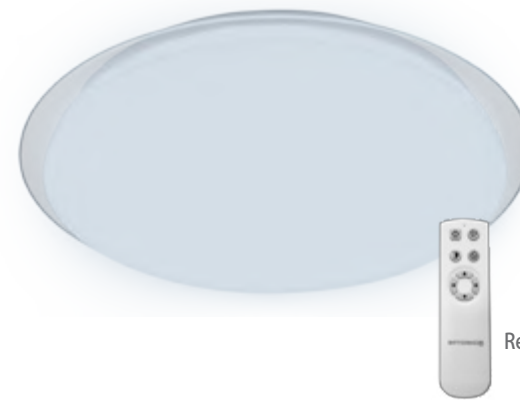

Remote Control included

LED Ceiling Light 40W
Matt White+Matt Glass

Product code	DL40-A1	Remote	Yes
Watts	40W	CRI	Ra>80
Input Voltage	AC : 175-240V	IP Rating	IP20
Flux	2800lm	Dimension	φ460x80 mm
Beam Angle	120°	Body Color	Matt White
Shape	Round	Dimmable	Yes

LED Ceiling Light 40/60W
Matt White+Matt Glass

Product code	DL40/60-A1	Remote	Yes
Watts	40/60W	CRI	Ra>80
Input Voltage	AC : 175-240V	IP Rating	IP20
Flux	2800/3900lm	Dimension	φ460/570x80 mm
Beam Angle	120°	Body Color	Matt White
Shape	Round	Dimmable	Yes