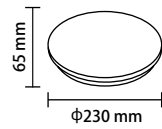

White Light 6000K
Neutral White 4500K
Warm White 3000K