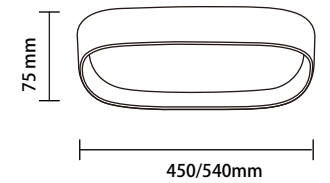

LED CEILING LIGHT SUPER
24W

White Light 6500K
Neutral White 4000K
Warm White 3000K

Product code 3070440-BK
Watts 24W
Voltage AC : 220-240V
Beam Angle 120°
Dimension Ø450/540x75mm

Lumens 1800lm
CRI Ra>80
PF PF>0.5
Material Aluminum+PMMA
Body Color White/Grey/Cyan