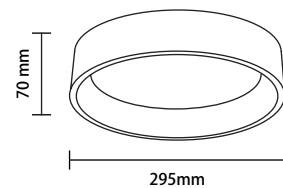

LED Ceiling Light 60W
Light White - Round

Warm White ■ 3000K

Product code	DL60-A1	CRI	Ra>80
Watts	60W	IP Rating	IP20
Input Voltage	AC : 175-240V	Dimension	φ800x130 mm
Flux	4000lm	Body Color	Light White
Beam Angle	120°	Dimmable	NO
Shape	Square