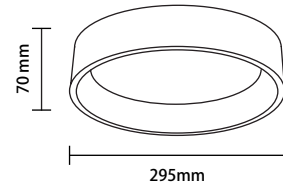

LED Ceiling Light 42W
Light White - Round

Warm White ■ 3000K

Product code	DL42-A1	CRI	Ra>80
Watts	42W	IP Rating	IP20
Input Voltage	AC : 175-240V	Dimension	φ600x130 mm
Flux	2100lm	Body Color	Light White
Beam Angle	120°	Dimmable	NO
Shape	Round