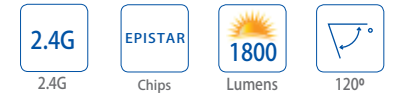

LED CEILING LIGHT SUPER
24W

White Light 6500K
Neutral White 4000K
Warm White 3000K

Product code 3070440-BK
Watts 24W
Voltage AC : 220-240V
Beam Angle 120°
Dimension Ø450/540x75mm

Lumens 1800lm
CRI Ra>80
PF PF>0.5
Material Aluminum+PMMA
Body Color White/Grey/Cyan