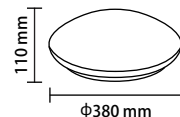

RGB+CW
White Light 6000K
Neutral White 4500K
Warm White 3000K