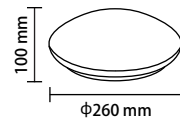

RGB+CW
White Light 6000K
Neutral White 4500K
Warm White 3000K