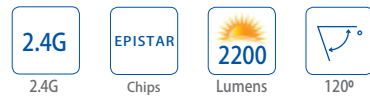

LED CEILING LIGHT WHITE
30/40W

White Light 6500K
Neutral White 4000K
Warm White 3000K

Product code 12160021
Watts 30/40W
Voltage AC : 220-240V
Beam Angle 120°
Dimension Ø450/550x80mm

Lumens 1650/2200lm
CRI Ra>80
PF PF>0.9
Material Iron+Aluminum+PMMA
Body Color White/Grey