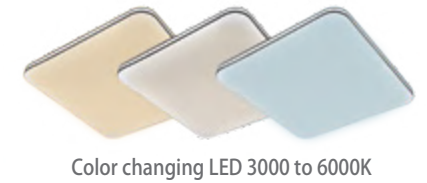

- Chips
- 120°
- Dimmable
- IP20

Product code	DL36-A4	Remote	No
Watts	36W	CRI	Ra>80
Input Voltage	AC : 185-265V	IP Rating	IP20
Flux	2500lm	Dimension	φ460x70 mm
Beam Angle	120°	Body Color	Matt White
Shape	Round	Dimmable	Yes

- Chips
- 120°
- Dimmable
- IP20

Product code	DL36-A5	Remote	Yes
Watts	36W	CRI	Ra>80
Input Voltage	AC : 185-265V	IP Rating	IP20
Flux	2500lm	Dimension	430x430x70 mm
Beam Angle	120°	Body Color	Matt White
Shape	Square	Dimmable	Yes

- Chips
- 120°
- Dimmable
- IP20

Product code	DL60-A4	Remote	No
Watts	60W	CRI	Ra>80
Input Voltage	AC : 185-265V	IP Rating	IP20
Flux	3600lm	Dimension	φ560x70 mm
Beam Angle	120°	Body Color	Matt White
Shape	Round	Dimmable	Yes

- Chips
- 120°
- Dimmable
- IP20

Product code	DL60-A5	Remote	Yes
Watts	60W	CRI	Ra>80
Input Voltage	AC : 185-265V	IP Rating	IP20
Flux	3600lm	Dimension	530x530x70 mm
Beam Angle	120°	Body Color	Matt White
Shape	Square	Dimmable	Yes