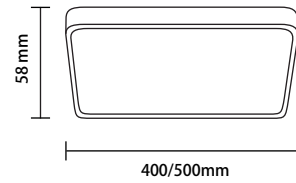

LED CEILING LIGHT SQUARE
40/60W

White Light 6500K
Neutral White 4000K
Warm White 3000K

Product code 12100005
Watts 40/60W
Voltage AC : 220-240V
Beam Angle 120°
Dimension Ø400/500x58mm

Lumens 2800/4200lm
CRI Ra>80
PF PF>0.9
Material Iron+PMMA
Body Color Gold