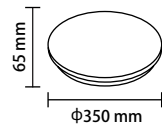

White Light 6000K
Neutral White 4500K
Warm White 3000K