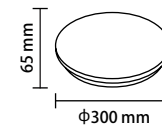

White Light 6000K
Neutral White 4500K
Warm White 3000K