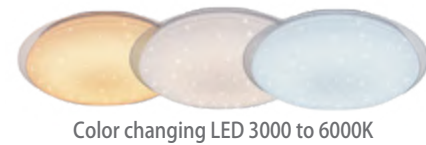

- Chips
- 120°
- Dimmable
- IP20

Product code	DL36-A4	Remote	No
Watts	36W	CRI	Ra>80
Input Voltage	AC : 185-265V	IP Rating	IP20
Flux	2500lm	Dimension	φ460x70 mm
Beam Angle	120°	Body Color	Matt White
Shape	Round	Dimmable	Yes

- Chips
- 120°
- Dimmable
- IP20

Product code	DL36-A5	Remote	Yes
Watts	36W	CRI	Ra>80
Input Voltage	AC : 185-265V	IP Rating	IP20
Flux	2500lm	Dimension	430x430x70 mm
Beam Angle	120°	Body Color	Matt White
Shape	Square	Dimmable	Yes

- Chips
- 120°
- Dimmable
- IP20

Product code	DL60-A4	Remote	No
Watts	60W	CRI	Ra>80
Input Voltage	AC : 185-265V	IP Rating	IP20
Flux	3600lm	Dimension	φ560x70 mm
Beam Angle	120°	Body Color	Matt White
Shape	Round	Dimmable	Yes

- Chips
- 120°
- Dimmable
- IP20

Product code	DL60-A5	Remote	Yes
Watts	60W	CRI	Ra>80
Input Voltage	AC : 185-265V	IP Rating	IP20
Flux	3600lm	Dimension	530x530x70 mm
Beam Angle	120°	Body Color	Matt White
Shape	Square	Dimmable	Yes