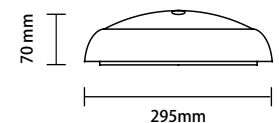

Neutral White 4500K
Warm White 2700K

LED SURFACE CEILING 8W

Bulkhead-Thermoplastic

White Light 6000K
Neutral White 4500K
Warm White 2700K

Product code	DL8-A2	CRI	Ra>80
Watts	8W	IP Rating	IP54
Input Voltage	AC : 220-240V	Dimension	160x90x51mm
Flux	600lm	Body Color	White
Beam Angle	120°	Dimmable	NO
Shape	Bulkhead		