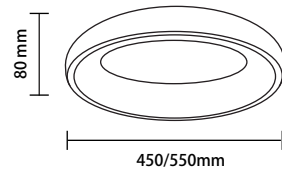

LED CEILING LIGHT WHITE
30/40W

White Light 6500K
Neutral White 4000K
Warm White 3000K

Product code 12160021
Watts 30/40W
Voltage AC : 220-240V
Beam Angle 120°
Dimension Ø450/550x80mm

Lumens 1650/2200lm
CRI Ra>80
PF PF>0.9
Material Iron+Aluminum+PMMA
Body Color White/Grey