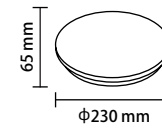

White Light 6000K
Neutral White 4500K
Warm White 3000K