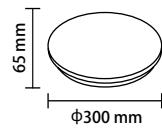

White Light 6000K
Neutral White 4500K
Warm White 3000K