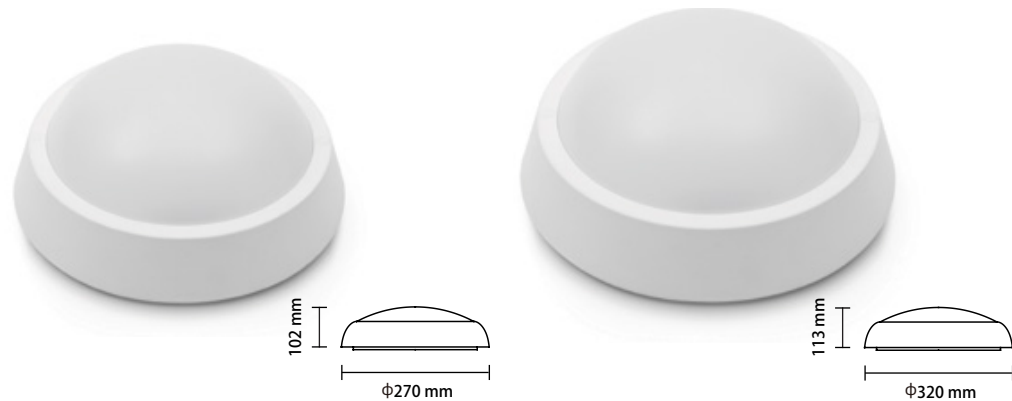

LED Suspended Lighting
50W

Warm White 3000K

Product code PD50-A1
 Watts 50W
 Input Voltage AC : 175-240V
 Flux 3250lm
 Beam Angle 120°
 Shape Round
 CRI Ra>80
 IP Rating IP20
 Dimension ϕ 600x1200 mm
 Body Color Sandy White
 Dimmable NO

LED Suspended Lighting
50W

Warm White 3000K

Product code PD50-A1
 Watts 50W
 Input Voltage AC : 175-240V
 Flux 3250lm
 Beam Angle 120°
 Shape Square
 CRI Ra>80
 IP Rating IP20
 Dimension 600x600x1200 mm
 Body Color Sandy White
 Dimmable NO