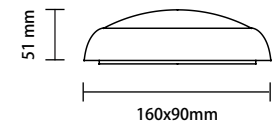

LED SURFACE CEILING 8W

Bulkhead-Thermoplastic

White Light 6000K
Neutral White 4500K
Warm White 2700K

Product code	DL8-A2	CRI	Ra>80
Watts	8W	IP Rating	IP54
Input Voltage	AC : 220-240V	Dimension	160x90x51mm
Flux	600lm	Body Color	White
Beam Angle	120°	Dimmable	NO
Shape	Bulkhead