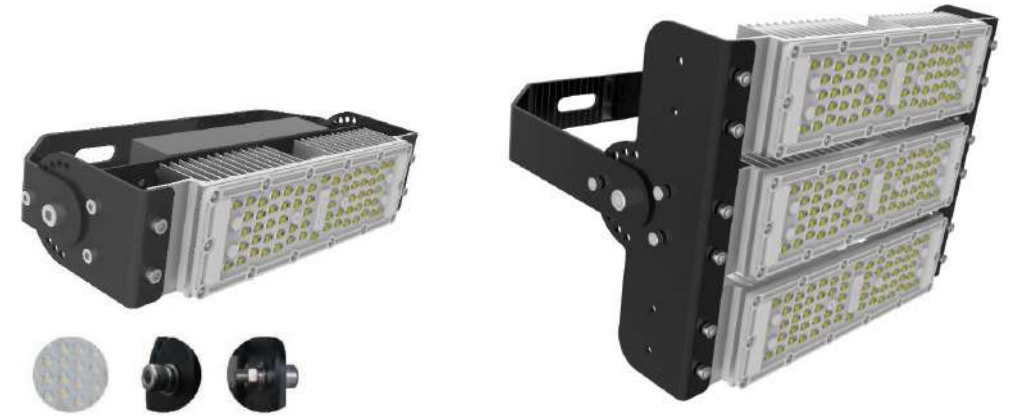

LED TUNNEL FLOODLIGHT Tunnel Series

	Product code	DS-TUNNEL-LIGHT	CRI	Ra>70	White Light ■ 6500K Neutral White ■ 4200K Warm White ■ 2700K
	Watts	50W	IP Rating	IP65	
	Voltage	AC100-240V	Dimension	330x115x115 mm	White Light ■ 6500K Neutral White ■ 4200K Warm White ■ 2700K
	Beam Angle	90°/90x120°	Body Color	Black	
	Product code	DS-TUNNEL-LIGHT	CRI	Ra>70	White Light ■ 6500K Neutral White ■ 4200K Warm White ■ 2700K
	Watts	100W	IP Rating	IP65	
	Voltage	AC100-240V	Dimension	330x205x115 mm	White Light ■ 6500K Neutral White ■ 4200K Warm White ■ 2700K
	Beam Angle	90°/90x120°	Body Color	Black	
	Product code	DS-TUNNEL-LIGHT	CRI	Ra>70	White Light ■ 6500K Neutral White ■ 4200K Warm White ■ 2700K
	Watts	150W	IP Rating	IP65	
	Voltage	AC100-240V	Dimension	330x205x115 mm	White Light ■ 6500K Neutral White ■ 4200K Warm White ■ 2700K
	Beam Angle	90°/90x120°	Body Color	Black	
	Product code	DS-TUNNEL-LIGHT	CRI	Ra>70	White Light ■ 6500K Neutral White ■ 4200K Warm White ■ 2700K
	Watts	180W	IP Rating	IP65	
	Voltage	AC100-240V	Dimension	645x205x115 mm	White Light ■ 6500K Neutral White ■ 4200K Warm White ■ 2700K
	Beam Angle	90°/90x120°	Body Color	Black	
	Product code	DS-TUNNEL-LIGHT	CRI	Ra>70	White Light ■ 6500K Neutral White ■ 4200K Warm White ■ 2700K
	Watts	200W	IP Rating	IP65	
	Voltage	AC100-240V	Dimension	645x205x115 mm	White Light ■ 6500K Neutral White ■ 4200K Warm White ■ 2700K
	Beam Angle	90°/90x120°	Body Color	Black