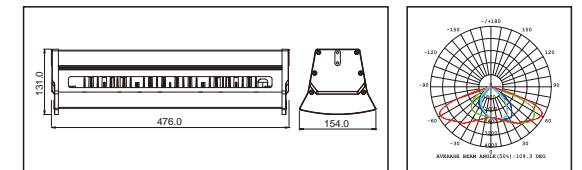

DS-LINEAR-HIGHBAY 100W