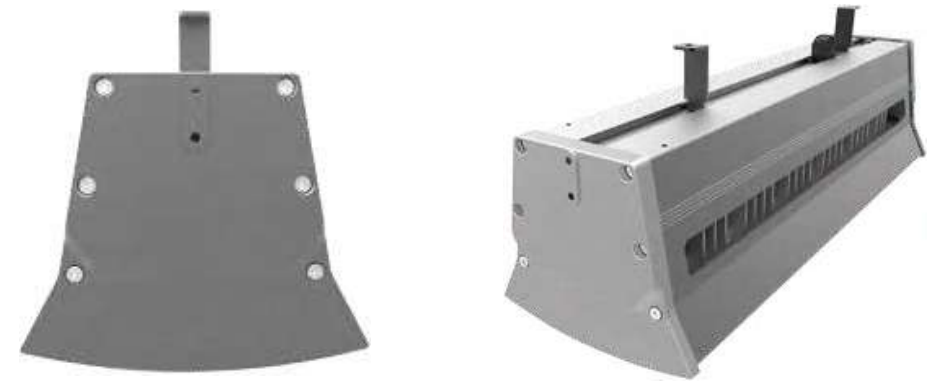

LED Linear highbay light with sensor

- Sensor/constant light switch easily
- Maximum sensor distance is 15m
- Customized modes; IP65 waterproof rating
- Microwave sensor, stable function in different environment & temperature