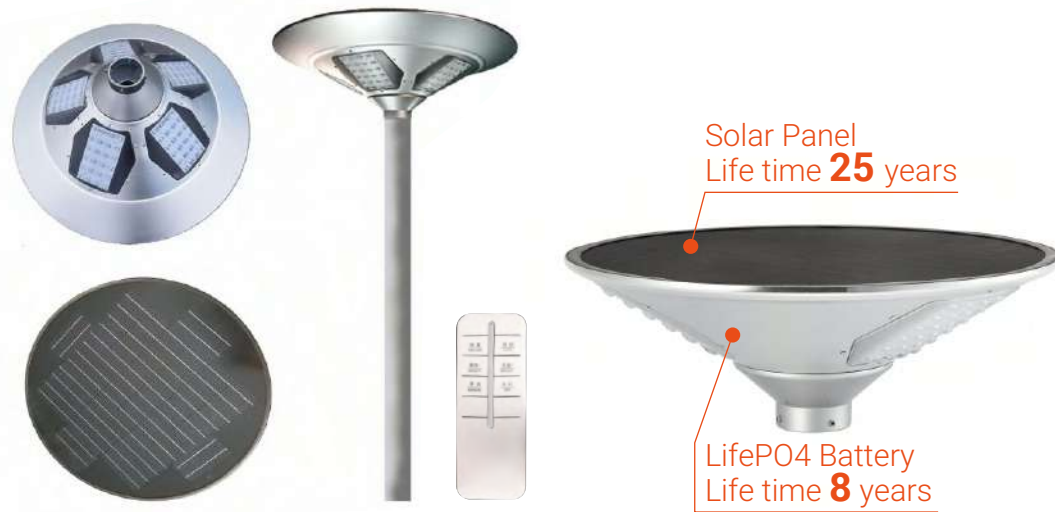

LED SOLAR STREET LIGHT 50W

Product code	G50	Flux	5000lm
Watts	50W	IP Rating	IP65
Charging Time	6-10h	Dimension	1630x435x234 mm
Beam Angle	120°	Body Color	Silvery

White Light ■ 6500K
 Neutral White ■ 4200K
 Warm White ■ 2700K

LED SOLAR STREET LIGHT 30W

Product code	G30	Flux	3000lm
Watts	30W	IP Rating	IP65
Charging Time	6-10h	Dimension	1100x235x150 mm
Beam Angle	120°	Body Color	Silvery

White Light ■ 6500K
 Neutral White ■ 4200K
 Warm White ■ 2700K

LED SOLAR STREET LIGHT 100W

Product code	G100	Flux	10000lm
Watts	100W	IP Rating	IP65
Charging Time	6-10h	Dimension	2000x435x234 mm
Beam Angle	120°	Body Color	Silvery

White Light ■ 6500K
 Neutral White ■ 4200K
 Warm White ■ 2700K

LED STREET LIGHT

With Solar Panels and Remote Control
Bridgelux brightness LED

	Product code	JKC-J20	View Angle	360°	White Light ■ 6500K Neutral White ■ 4200K Warm White ■ 2700K
	Watts	20W	Dimension	Φ570x230 mm	
	Battery	144WH/12V	IP Rating	IP65	
	Flux	2000lm	Body Color	Silvery	