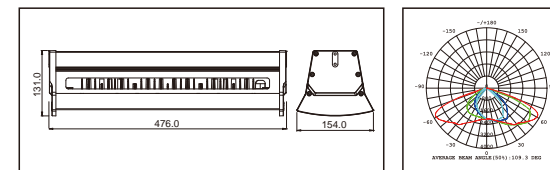

Technical parameters

DS-LINEAR-HIGHBAY 70W