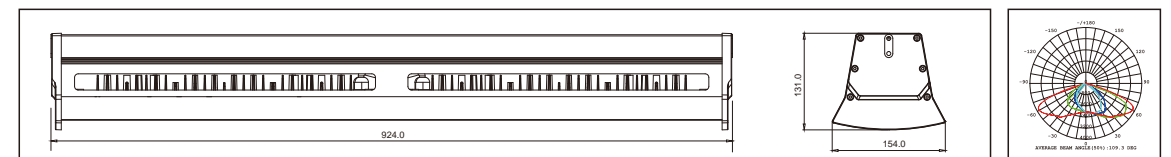

Technical parameters

DS-LINEAR-HIGHBAY 70W

DS-LINEAR-HIGHBAY 100W

DS-LINEAR-HIGHBAY 150W 200W

Stadium Pro

LED GALAXY FLOODLIGHT Galaxy Series

	Product code	DS-GALAXY	CRI	Ra>70	White Light ■ 6500K Neutral White ■ 4200K Warm White ■ 2700K
	Watts	300W	IP Rating	IP65	
	Voltage	AC100-240V	Dimension	496x352x112 mm	White Light ■ 6500K Neutral White ■ 4200K Warm White ■ 2700K
	Beam Angle	30°/60°/90°/45x80°	Body Color	Black	
	Product code	DS-GALAXY	CRI	Ra>70	White Light ■ 6500K Neutral White ■ 4200K Warm White ■ 2700K
	Watts	400W	IP Rating	IP65	
	Voltage	AC100-240V	Dimension	496x447x112 mm	White Light ■ 6500K Neutral White ■ 4200K Warm White ■ 2700K
	Beam Angle	30°/60°/90°/45x80°	Body Color	Black	
	Product code	DS-GALAXY	CRI	Ra>70	White Light ■ 6500K Neutral White ■ 4200K Warm White ■ 2700K
	Watts	500W	IP Rating	IP65	
	Voltage	AC100-240V	Dimension	496x542x112 mm	White Light ■ 6500K Neutral White ■ 4200K Warm White ■ 2700K
	Beam Angle	30°/60°/90°/45x80°	Body Color	Black	
	Product code	DS-GALAXY	CRI	Ra>70	White Light ■ 6500K Neutral White ■ 4200K Warm White ■ 2700K
	Watts	600W	IP Rating	IP65	
	Voltage	AC100-240V	Dimension	496x638x112 mm	White Light ■ 6500K Neutral White ■ 4200K Warm White ■ 2700K
	Beam Angle	30°/60°/90°/45x80°	Body Color	Black	
	Product code	DS-GALAXY	CRI	Ra>70	White Light ■ 6500K Neutral White ■ 4200K Warm White ■ 2700K
	Watts	800W	IP Rating	IP65	
	Voltage	AC100-240V	Dimension	1029x659x122 mm	White Light ■ 6500K Neutral White ■ 4200K Warm White ■ 2700K
	Beam Angle	30°/60°/90°/45x80°	Body Color	Black	
	Product code	DS-GALAXY	CRI	Ra>70	White Light ■ 6500K Neutral White ■ 4200K Warm White ■ 2700K
	Watts	1000W	IP Rating	IP65	
	Voltage	AC100-240V	Dimension	1029x754x122 mm	White Light ■ 6500K Neutral White ■ 4200K Warm White ■ 2700K
	Beam Angle	30°/60°/90°/45x80°	Body Color	Black	