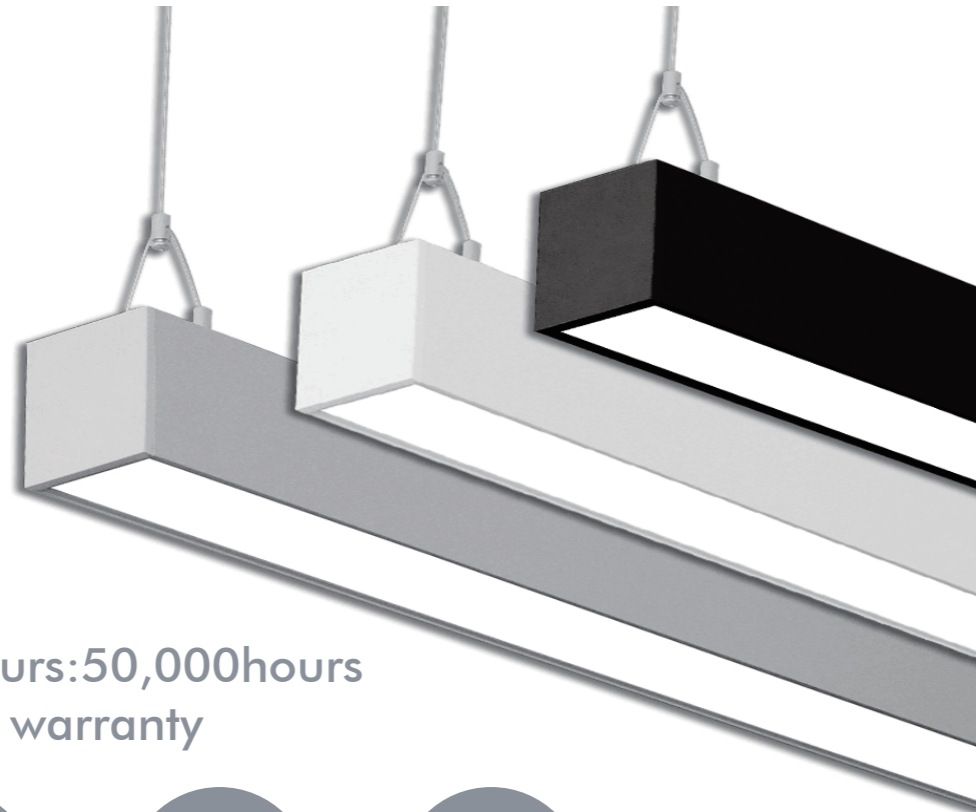

EDISON

2021

LED LINEAR LIGHT

LED Linear Light Leto Type

Life hours:50,000hours
5years warranty

130
LM/W

Linkable

Microprism
diffuser
optional

LED Linear Light Leto Type

- 1.Simple LED linear lamp, using high-quality aluminum alloy profile lamp body, screwless aluminum end cap
- 2.Light line tough and beautiful, has scientific appearance and size ratio, reasonable structure, convenient and flexible installation and maintenance.
- 3.The luminaire combines the innovative direct lighting + indirect lighting lighting , using anti-glare PC cover to control light, anti-glare effect is good, flame-retardant PC grille, the light is uniform and no shadow, the light cover and the lamp body are perfectly combined to make the whole light is more beautiful.
- 4.Cover options: Flame-retardant PC grille / flame-retardant PC lens / flame-retardant PC anti-glare cover.
- 5.Designed to meet recommended luminance and illuminance requirements for low bay and task level applications in office, education, health, retail and exhibition.