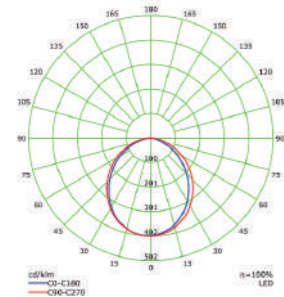

Luminous Intensity Distribution Curve(cd/klm)

Installation

Normal Suspending

STEP 1 STEP 2 STEP 3 STEP 4 STEP 5 STEP 6

suspending Mountings Standing Finish Complete Hoisting Incandescent Fixture

Surface mounted

STEP 1 STEP 2 STEP 3 STEP 4

Standing Finish Rotating Parts Rotating Parts Completing Installation