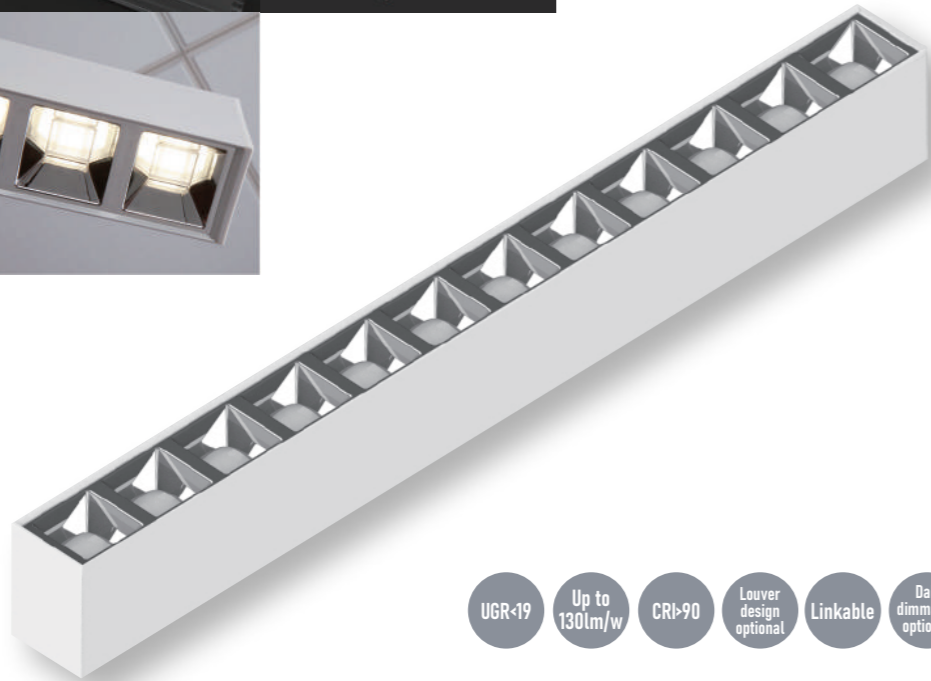

LED Linear Light Zeus Type

Life hours:50,000hours
5years warranty

LED Linear Light Zeus Type

1. Meet the needs of various engineering size and shape designs
2. Zeus pendant luminaires with common linear light distribution produce superb uniformity when arranged centrally above the table
3. Zeus offers nice glare-control, protects people's eye perfectly;
- 4..According to customer needs, customization is optional:reflector module,grille,milky diffuser