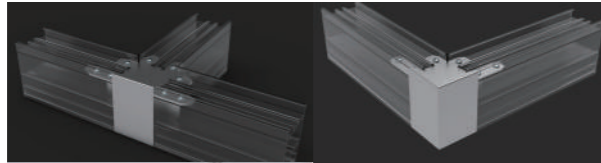

LED Linear Light Zeus Type

Life hours:50,000hours
5years warranty

LED Linear Light Zeus Type

1. Meet the needs of various engineering size and shape designs
2. Zeus pendant luminaires with common linear light distribution produce superb uniformity when arranged centrally above the table
3. Zeus offers nice glare-control, protects people's eye perfectly;
- 4..According to customer needs, customization is optional:reflector module,grille,milky diffuser