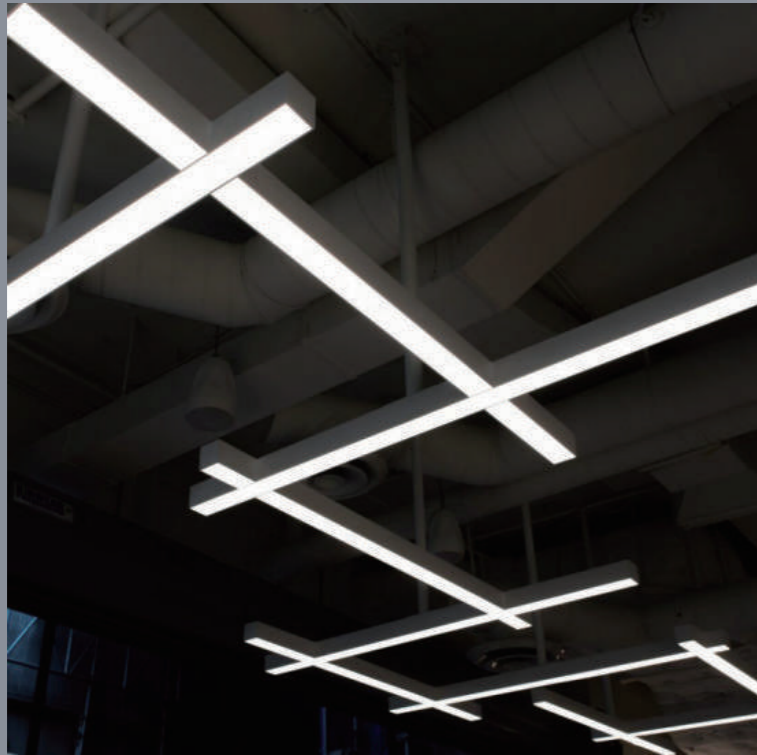

Application

Bed rooms/Offices/Meeting rooms/ Shopping markets/
School/ Restaurants/ Airport

Power	Lumen/W	DF	Beam angle	Beam Angle Micropris	Housing Color	Size(MM)	Certification No.	Reference Item
30W	100/120/130	>0.9	100°	70°	White/Black/Silver	600x636x784	LED linear 30W-B	ESD-6378-60-30W-Donar
30W	100/120/130	>0.9	100°	70°	White/Black/Silver	1200x636x784	LED linear 30W-D	ESD-6378-120-30W-Donar
36W	100/120/130	>0.9	100°	70°	White/Black/Silver	1200x636x784	LED linear 36W-D	ESD-6378-120-36W-Donar
50W	100/120/130	>0.9	100°	70°	White/Black/Silver	1500x636x784	LED linear 50W-E	ESD-6378-150-50W-Donar
60W	100/120/130	>0.9	100°	70°	White/Black/Silver	2400x636x784	LED linear 60W-F	ESD-6378-240-60W-Donar

WW:2700-3500K NW: 4000-4500K PW: 5000-5500K CW:6000-6500K

IP20,IK08,1-10V Dimmable,Dali,CCT changing,Ripple<5%,Flicker free,Input Voltage: 100-240V AC,CRI>80/>90