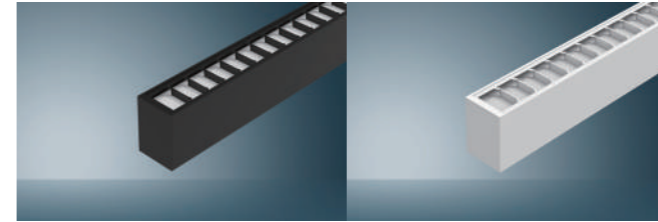

LED Linear Light Muses Type

DALI/1-10W
Dimmable

CCT
Changing

Life hours:50,000hours
5years warranty