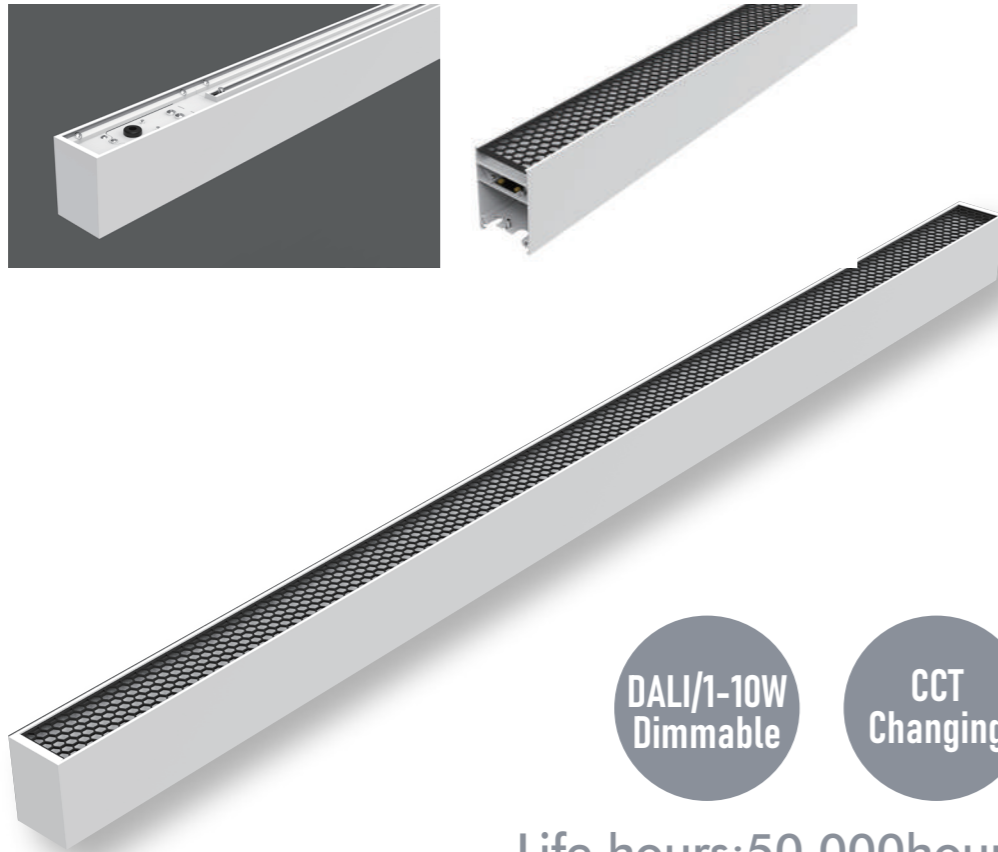

LED Linear Light Honeybee Type

DALI/1-10W
Dimmable

CCT
Changing

Life hours:50,000hours
5years warranty