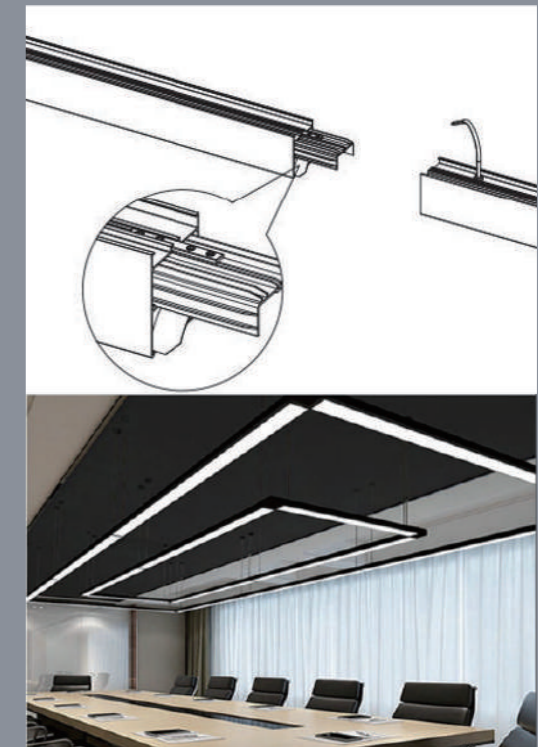

OUTER LINKAGE