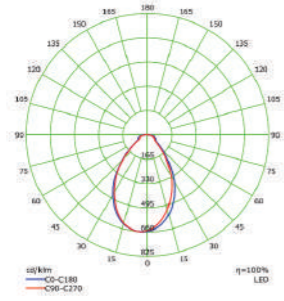

Luminous Intensity Distribution Curve(cd/klm)