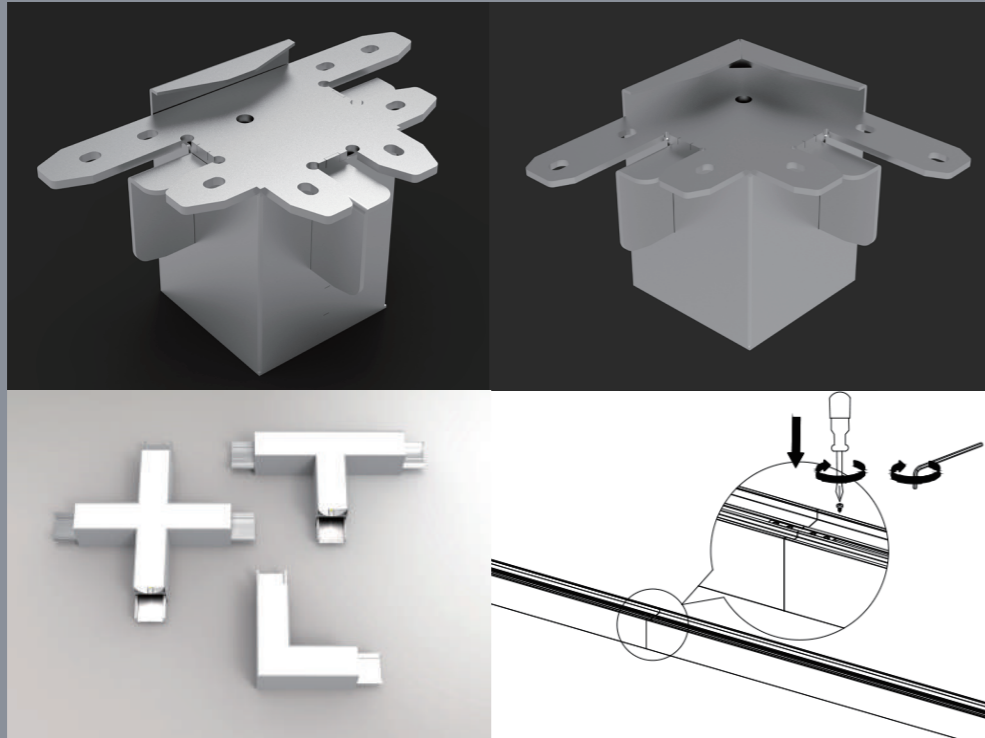

LED Linear Light Leto Type

- 1.Simple LED linear lamp, using high-quality aluminum alloy profile lamp body, screwless aluminum end cap
- 2.Light line tough and beautiful, has scientific appearance and size ratio, reasonable structure, convenient and flexible installation and maintenance.
- 3.The luminaire combines the innovative direct lighting + indirect lighting lighting , using anti-glare PC cover to control light, anti-glare effect is good, flame-retardant PC grille, the light is uniform and no shadow, the light cover and the lamp body are perfectly combined to make the whole light is more beautiful.
- 4.Cover options: Flame-retardant PC grille / flame-retardant PC lens / flame-retardant PC anti-glare cover.
- 5.Designed to meet recommended luminance and illuminance requirements for low bay and task level applications in office, education, health, retail and exhibition.

Luminous Intensity Distribution Curve(cd/klm)

Luminous Intensity Distribution Curve(cd/klm)

Installation

Normal Suspending

STEP 1 STEP 2 STEP 3 STEP 4 STEP 5 STEP 6

suspending Mountings Standing Finish Complete Hoisting Incandescent Fixture

Surface mounted

STEP 1 STEP 2 STEP 3 STEP 4

Standing Finish Rotating Parts Rotating Parts Completing Installation

Linkable details

DS 5070 Series linear light, offer different linkable shape, "T" ,"X" and "L", with LED light/without LED light. Modern splicing, make the multi shapes