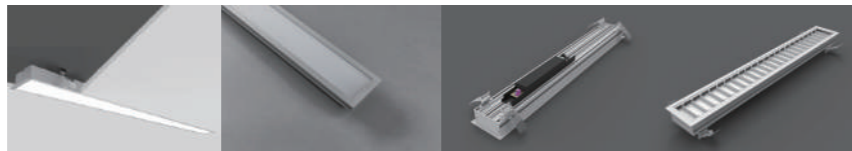

LED Linear Light Hera Type

Life hours:50,000hours
5years warranty

LED Linear Light Hera Type

- 1.Aluminum led PCB will be fixed on the aluminum profile by slot ,good heat dissipation.
- 2.Light soure chip: Sanan/ Osram/Sumsung.
- 3.Energy saving, light soft, anti-glare, no flicker.
- 4.Easy installation and maintenance, all of installation components, without requiring the user to purchase separately.